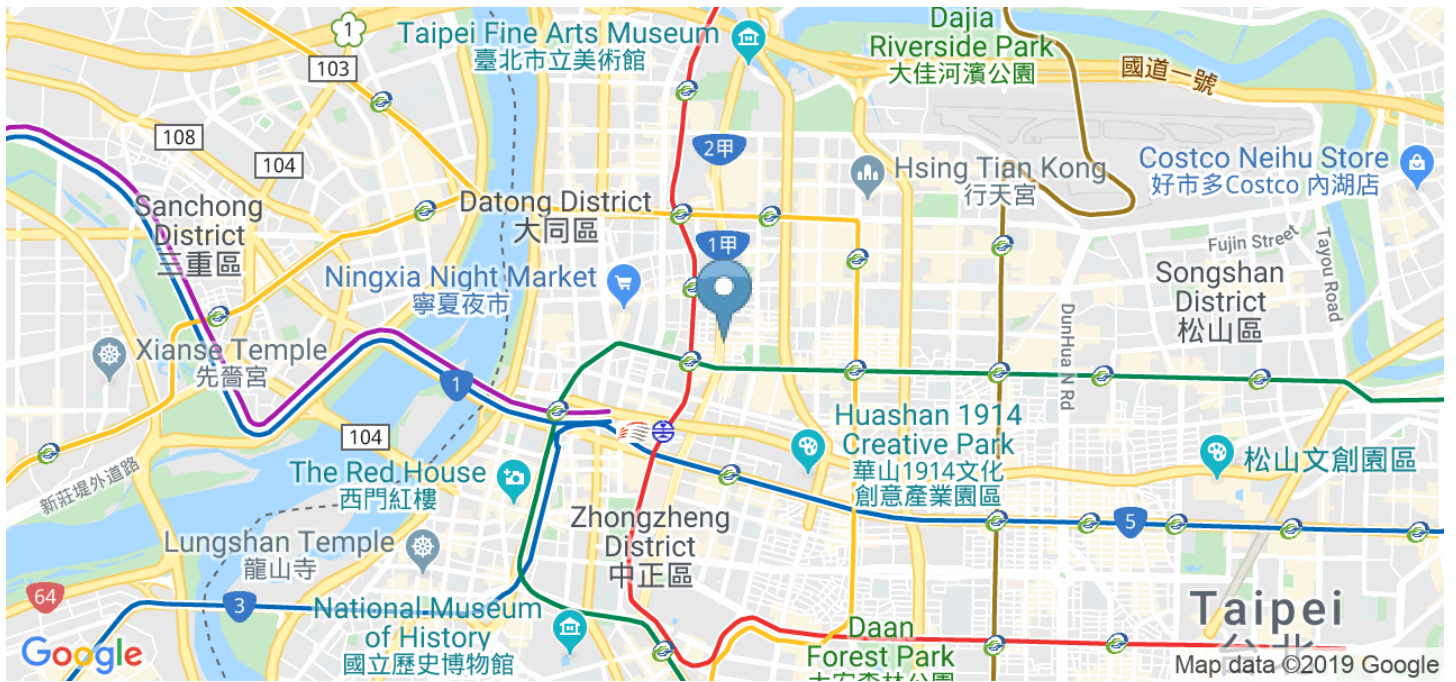

Map

Description

Main Usage hotel

Spatial dimensions

Height (estimated) 154.4 ft **Units** [Contact us](#)

Floors (overground) 12

Years and costs

Year (construction end) 1982

Involved companies

Owner [Contact us](#)

Need additional information? Contact us now!

Phone **+49 40 6094 6494 0**
Phone **+1 250 483 7089**
Email **sales@emporis.com**

Hamburg 09:00 am - 07:00 pm
New York 03:00 am - 01:00 pm
Tokyo 04:00 pm - 02:00 am