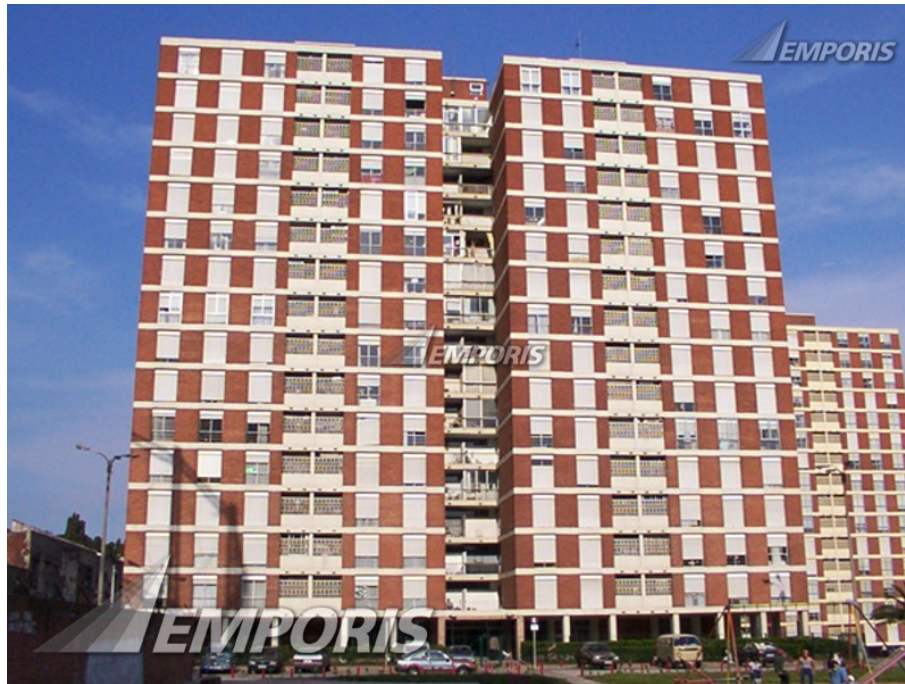

Edificio Poseidon

Identification

EBN	160449
Name	Edificio Poseidon
Construction Type	high-rise building
Current Status	existing [completed]

Location

Continent Name	South America	City Name	Montevideo
Country Name	Uruguay	Address (as text)	938 Calle Zelmar Michelini
State Name	Montevideo	Latitude	Contact us
Metro Area Name	Area metropolitana de Montevideo	Longitude	Contact us