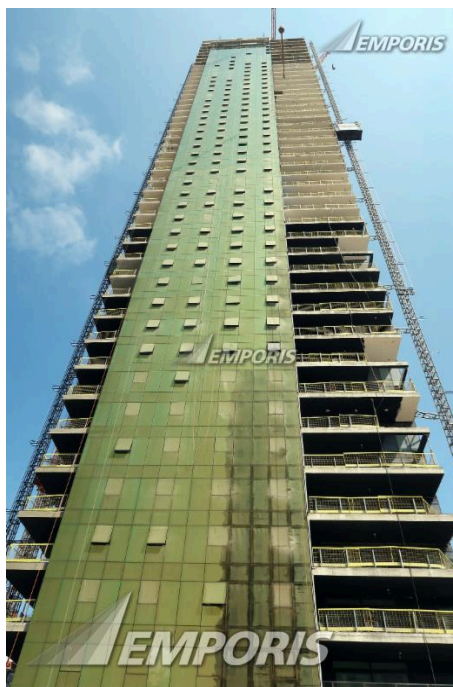

Lighthouse Tower

Identification

EBN 1187841

Name Lighthouse Tower

Alternative Name YBOX Bat Yam Tower
סקובייוו לדגמ
סואהטייל לדגמ

Construction Type skyscraper

Complex Type mixed-use

Complex Name Lighthouse Bat Yam

Current Status under construction [topped out]

Location

Continent Name Asia

Metro Area Name Tel Aviv Metro Area

Country Name Israel

City Name Bat Yam

State Name	Tel Aviv District	Address (as text)	Yochanan HaSandlar Street, Park HaYam
-------------------	-------------------	--------------------------	---------------------------------------

Map

Description

Structural Material	concrete	Main Usage	residential condominium
Facade System	curtain wall superfacade	Side Usage	hotel
Architectural style modernism			

Spatial dimensions

Height (structural)	541.34 ft	Floors (overground)	49
Height (tip)	541.34 ft	Units	Contact us
Floors (underground)	5	Elevators	5