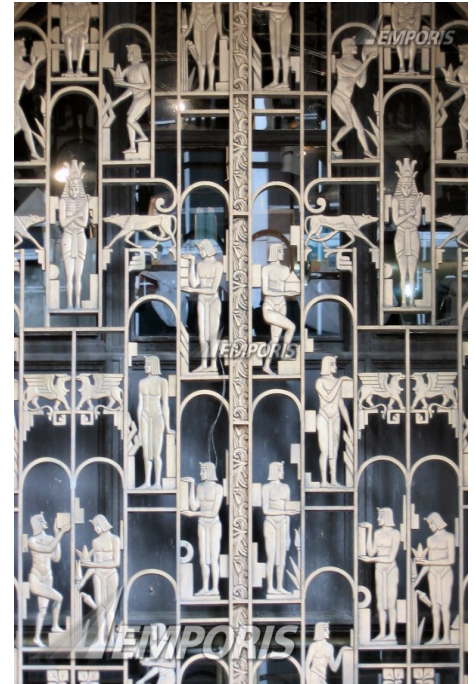

Circle Tower

Identification

EBN	118665
Name	Circle Tower
Construction Type	high-rise building
Current Status	existing [completed]

Location

Continent Name	North America	Postcode	46204
Country Name	U.S.A.	Address (as text)	55 Monument Circle, 5 East Market Street
State Name	Indiana	Main Address	1-9 East Market Street 51-59 Monument Circle
Zone	Monument Circle	Virtual Address	40-50 North Scioto Street

Metro Area Name	Indianapolis-Anderson-Columbus Combined Statistical Area	Latitude	Contact us
City Name	Indianapolis	Longitude	Contact us
District (1st level)	Center Township		

Description

Structural Material	concrete	Architectural style	Art Deco
Facade System	applied masonry	Main Usage	 commercial office mercantile
Facade Material	brick limestone	Side Usage	service branch(es)  café
Facade Color	light brown		

Facts

- The tallest building directly on Monument Circle, each level above floor 10 features a setback, designed to reduce the amount of shadow cast on the Circle in the morning hours.
- This is the tallest building in Indianapolis completed during the 1930s.
- The exterior base is a light pink granite.
- The lobby has walls of dark polished marble and floors of terrazzo.
- The Franklin Building and other low-rise buildings were demolished to make way for this building.
- The facade and entrances feature intricate design elements inspired by Egyptian themes.