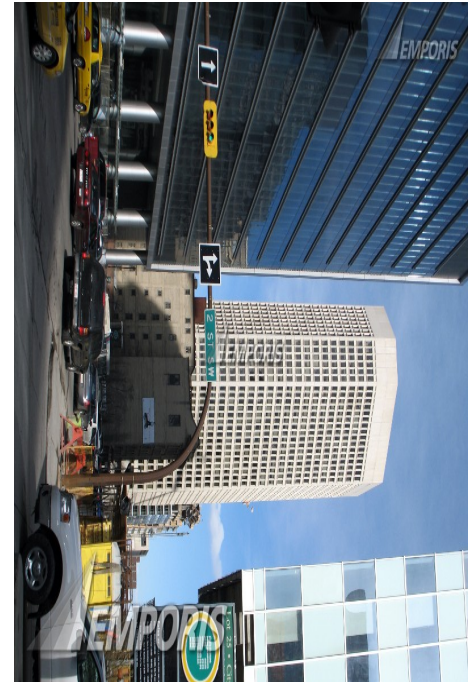

The Edison

Identification

EBN	112467
Name	The Edison
Alternative Name	EnCana Place PanCanadian Plaza
Construction Type	skyscraper
Current Status	existing [completed]

Location

Continent Name	North America	District (2nd level)	Downtown Commercial Core
Country Name	Canada	Postcode	T2P 3H9
State Name	Alberta	Address (as text)	150 9 Avenue SW
Metro Area Name	Calgary Census Metropolitan Area	Main Address	150 9 Avenue SW